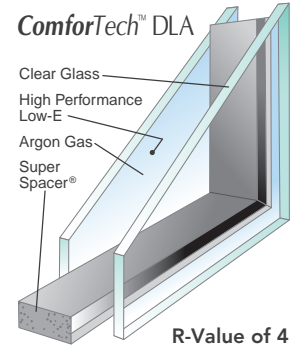

Vantage™ Smooth Fiberglass

DOORS

SIDELITES

FEATURES

- ✓ Smooth Fiberglass Door Slab
- ✓ Prehung in a prime 4⁹/₁₆" PineGuard™ Full Wood Frame with brickmold
- ✓ Q-Lon Compression Weatherstripping
- ✓ Regular Duty Hinges
- ✓ Adjustable Woodgrained Vinyl Cap Threshold
- ✓ Fixed Bottom Sweep
- ✓ Door has 20-year Limited Warranty and 5-year Finish Warranty

Swinging Patio available in 2 or 3-lite configurations.

Most of our entry systems meet ENERGY STAR® qualifying criteria. Sidelites installed alone do not meet ENERGY STAR qualifying criteria. See Price List for details.

provia.com

Vantage™ Smooth Fiberglass Options

GLAZING SYSTEM OPTIONS

R-Value reflects properties of the glass only. Center of glass calculations are based upon software from Lawrence Berkeley National Laboratory. Not all glass styles are available in all glazing systems. See Price List for availability.