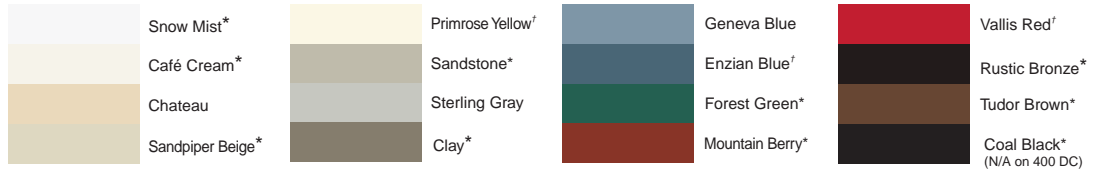

GLASS OPTIONS

INSPIRATIONS

Vintage Glass

Available in 400, 430, 460, 130 and 160 styles, in clear or gluechip privacy.

INTERNAL BLINDS

Internal Blinds

Available in 430, 460, 130 and 160 styles

INTERNAL GRIDS

Painted Contoured

Brass Pencil

Not available in Prairie Grids

Satin Nickel Pencil

Not available in Prairie Grids

Bronze Pencil

Not available in Prairie Grids

PAINT, GRID AND CLADDING COLORS

To select color finish, refer to our color selector for accurate color representation.

* Indicates available internal grid colors

† Indicates matching cladding and caulking not available

HARDWARE OPTIONS