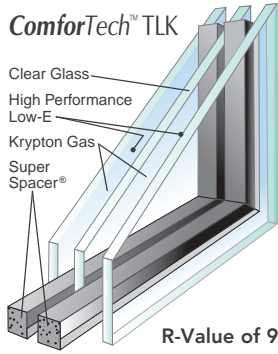

Vantage™ Smooth Fiberglass

DOORS

SIDELITES

FEATURES

- ✓ Smooth Fiberglass Door Slab
- ✓ Prehung in a prime 4⁹/₁₆" PineGuard™ Full Wood Frame with brickmold
- ✓ Q-Lon Compression Weatherstripping
- ✓ Regular Duty Hinges
- ✓ Adjustable Woodgrained Vinyl Cap Threshold
- ✓ Fixed Bottom Sweep
- ✓ Door has 20-year Limited Warranty and 5-year Finish Warranty

Swinging Patio available in 2 or 3-lite configurations.

Most of our entry systems meet ENERGY STAR® qualifying criteria. Sidelites installed alone do not meet ENERGY STAR qualifying criteria. See Price List for details.

provia.com

Vantage™ Smooth Fiberglass Options

GLAZING SYSTEM OPTIONS

R-Value reflects properties of the glass only. Center of glass calculations are based upon software from Lawrence Berkeley National Laboratory. Not all glass styles are available in all glazing systems. See Price List for availability.