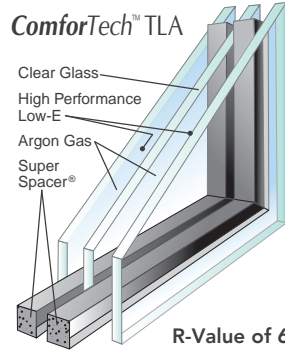

Vantage™ Smooth Fiberglass

DOORS

SIDELITES

FEATURES

- ✓ Smooth Fiberglass Door Slab
- ✓ Prehung in a prime 4⁹/₁₆" PineGuard™ Full Wood Frame with brickmold
- ✓ Q-Lon Compression Weatherstripping
- ✓ Regular Duty Hinges
- ✓ Adjustable Woodgrained Vinyl Cap Threshold
- ✓ Fixed Bottom Sweep
- ✓ Door has 20-year Limited Warranty and 5-year Finish Warranty

Swinging Patio available in 2 or 3-lite configurations.

Most of our entry systems meet ENERGY STAR® qualifying criteria. Sidelites installed alone do not meet ENERGY STAR qualifying criteria. See Price List for details.

provia.com

Vantage™ Smooth Fiberglass Options

GLAZING SYSTEM OPTIONS

R-Value reflects properties of the glass only. Center of glass calculations are based upon software from Lawrence Berkeley National Laboratory. Not all glass styles are available in all glazing systems. See Price List for availability.