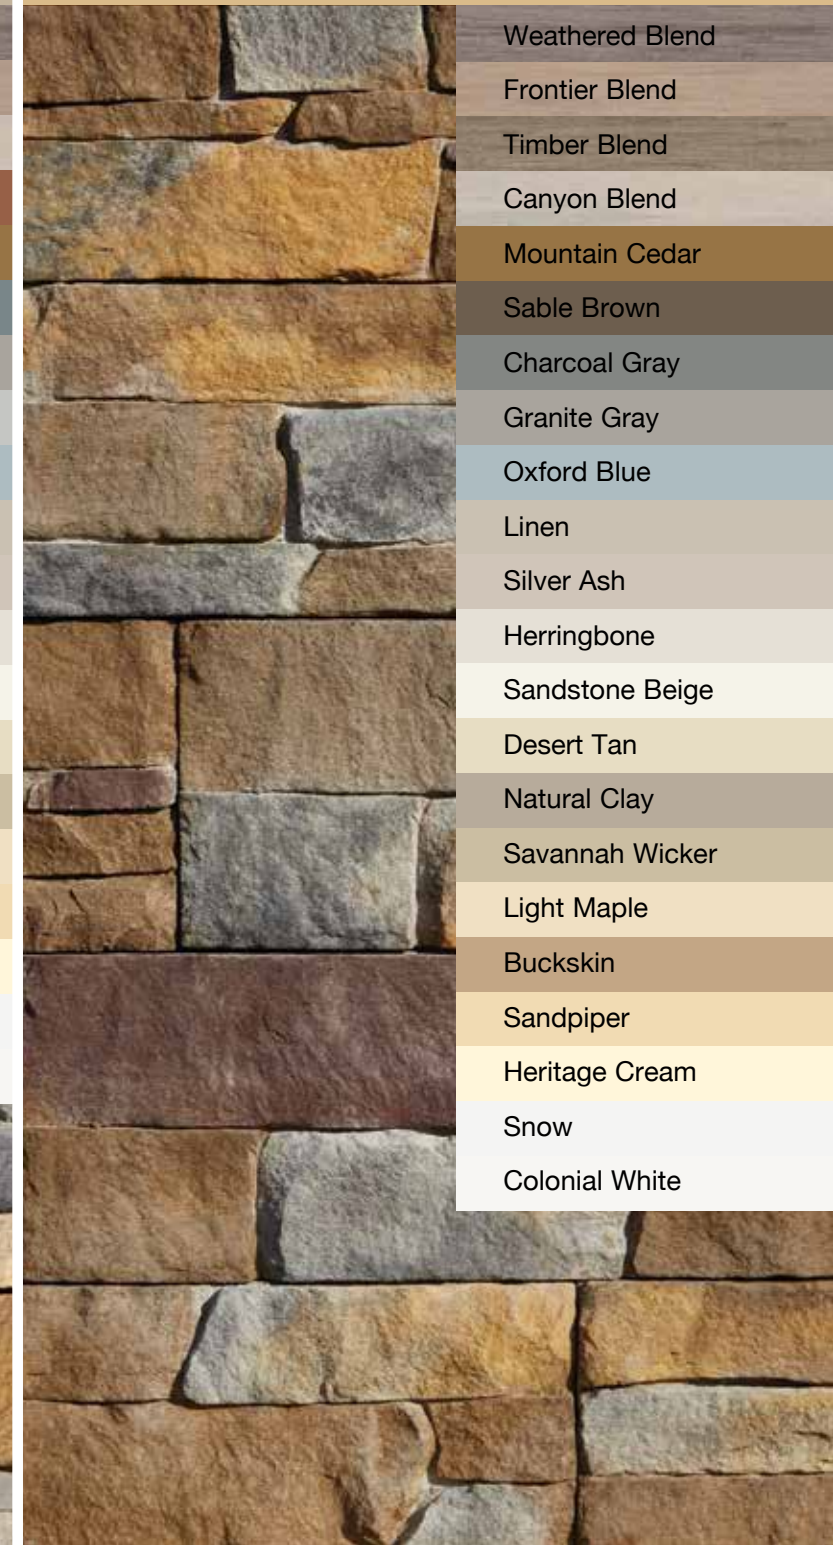

Adirondack Snowfall

- Weathered Blend
- Glacier Blend
- Charcoal Gray
- Granite Gray
- Sterling Gray
- Oxford Blue
- Silver Ash
- Herringbone
- Sandstone Beige
- Snow
- Colonial White

Pocono Autumn

- Frontier Blend
- Timber Blend
- Canyon Blend
- Autumn Red
- Terra Cotta
- Mountain Cedar
- Hearthstone
- Suede
- Spruce
- Forest
- Ivy Green
- Pacific Blue
- Granite Gray
- Sterling Gray
- Linen
- Silver Ash
- Herringbone
- Sandstone Beige
- Desert Tan
- Natural Clay
- Savannah Wicker
- Light Maple
- Sandpiper
- Heritage Cream
- Autumn Yellow
- Snow
- Colonial White

Appalachian Twilight

- Weathered Blend
- Frontier Blend
- Timber Blend
- Terra Cotta
- Mountain Cedar
- Flagstone
- Granite Gray
- Sterling Gray
- Oxford Blue
- Linen
- Silver Ash
- Herringbone
- Sandstone Beige
- Desert Tan
- Savannah Wicker
- Light Maple
- Sandpiper
- Heritage Cream
- Snow
- Colonial White

Harbor Sunset

- Weathered Blend
- Frontier Blend
- Timber Blend
- Canyon Blend
- Mountain Cedar
- Sable Brown
- Charcoal Gray
- Granite Gray
- Oxford Blue
- Linen
- Silver Ash
- Herringbone
- Sandstone Beige
- Desert Tan
- Natural Clay
- Savannah Wicker
- Light Maple
- Buckskin
- Sandpiper
- Heritage Cream
- Snow
- Colonial White

Colors throughout this brochure are simulated.
Consult product samples before making final selection.