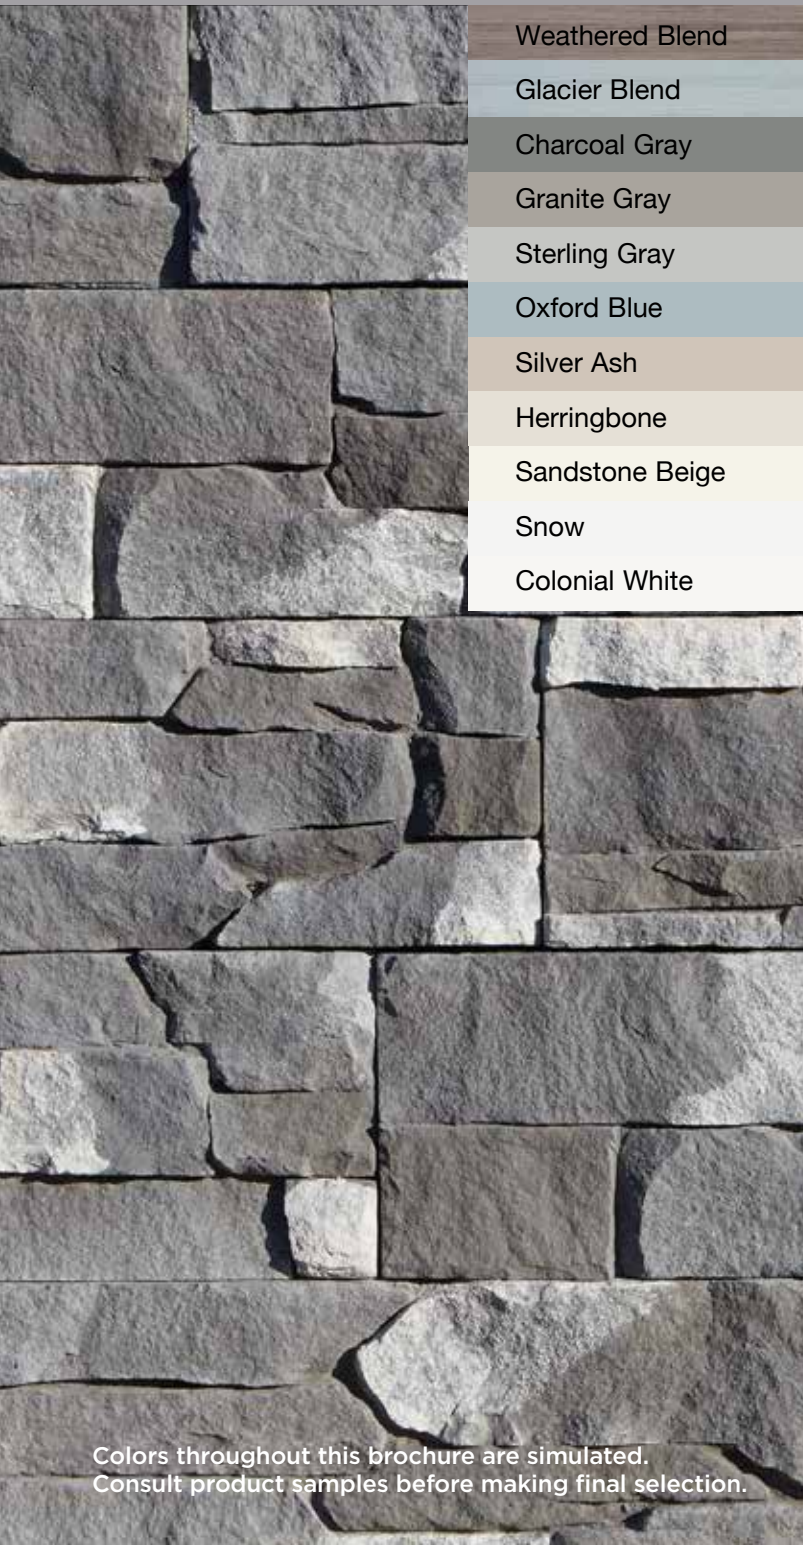

Professional: 800-233-8990 Consumer: 800-782-8777

© 01/17 CertainTeed Corporation, Printed in the USA Code No. SF013

STONEfaçade™

Architectural Stone Cladding System

Stone & Siding Color Coordination

CertainTeed
SAINT-GOBAIN

Adirondack Snowfall

- Weathered Blend
- Glacier Blend
- Charcoal Gray
- Granite Gray
- Sterling Gray
- Oxford Blue
- Silver Ash
- Herringbone
- Sandstone Beige
- Snow
- Colonial White

Pocono Autumn

- Frontier Blend
- Timber Blend
- Canyon Blend
- Autumn Red
- Terra Cotta
- Mountain Cedar
- Hearthstone
- Suede
- Spruce
- Forest
- Ivy Green
- Pacific Blue
- Granite Gray
- Sterling Gray
- Linen
- Silver Ash
- Herringbone
- Sandstone Beige
- Desert Tan
- Natural Clay
- Savannah Wicker
- Light Maple
- Sandpiper
- Heritage Cream
- Autumn Yellow
- Snow
- Colonial White

Appalachian Twilight

- Weathered Blend
- Frontier Blend
- Timber Blend
- Terra Cotta
- Mountain Cedar
- Flagstone
- Granite Gray
- Sterling Gray
- Oxford Blue
- Linen
- Silver Ash
- Herringbone
- Sandstone Beige
- Desert Tan
- Savannah Wicker
- Light Maple
- Sandpiper
- Heritage Cream
- Snow
- Colonial White

Harbor Sunset

- Weathered Blend
- Frontier Blend
- Timber Blend
- Canyon Blend
- Mountain Cedar
- Sable Brown
- Charcoal Gray
- Granite Gray
- Oxford Blue
- Linen
- Silver Ash
- Herringbone
- Sandstone Beige
- Desert Tan
- Natural Clay
- Savannah Wicker
- Light Maple
- Buckskin
- Sandpiper
- Heritage Cream
- Snow
- Colonial White